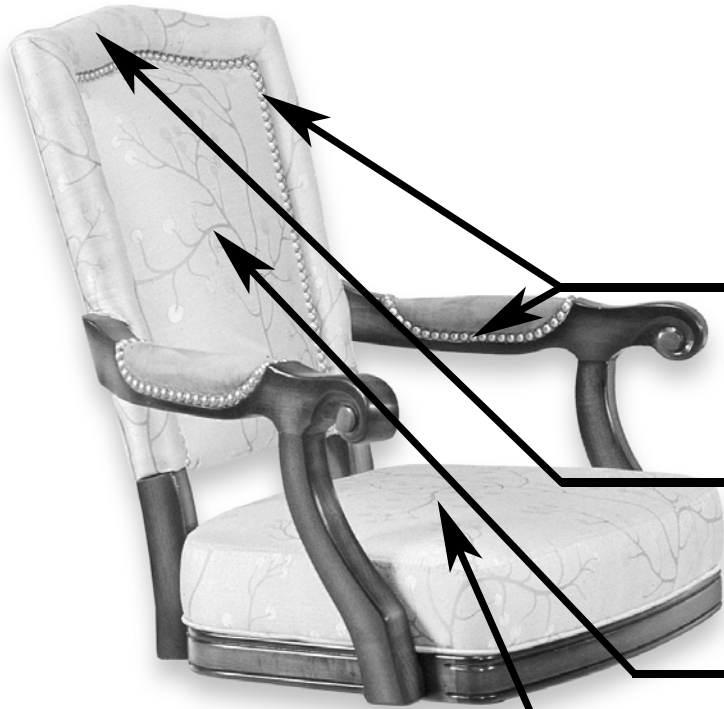

DARAFEEV

UPHOLSTERY CONFIGURATOR

CUSTOMER _____ STYLE: MARSALA
CUSTOMER PO# _____ SO# _____

REQ. TOTAL YARDAGE = 2.5

BARSTOOL GAMECHAIR 4-LEG CLUB

NAIL TREATMENT

INSIDE BEND = .25 YD

INSIDE BACK = .50 YD

SEAT = .75 YD

ARMS = .25 YD

OUTSIDE BACK = .50 YD

BOXING = .25 YD

WELT